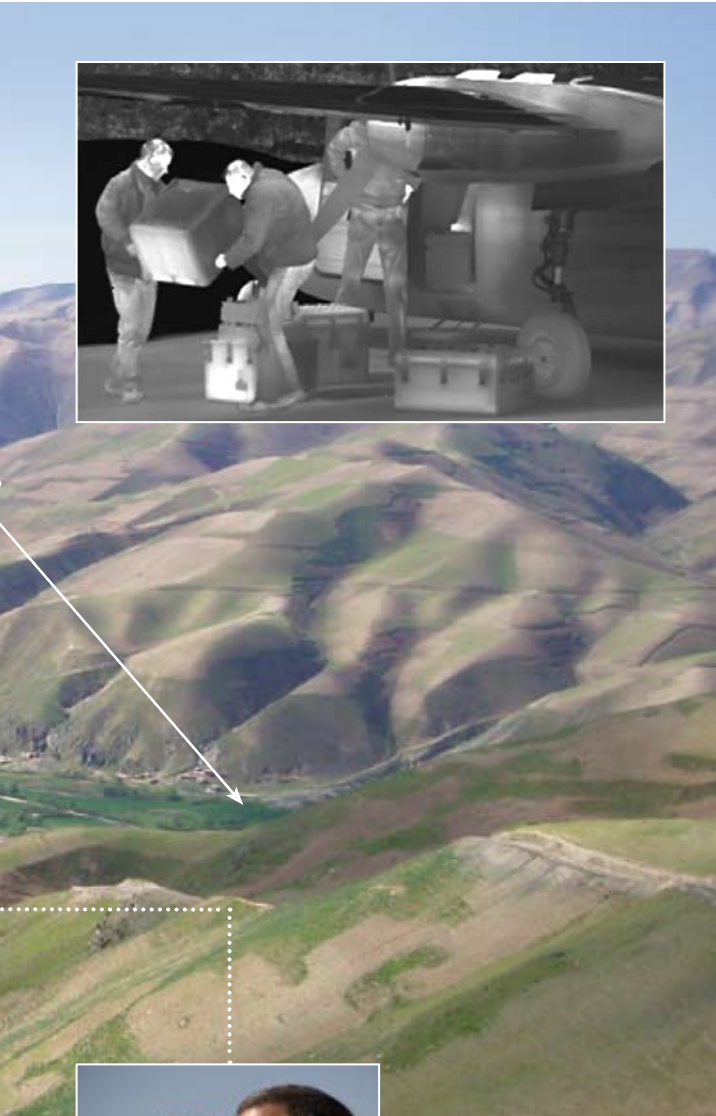

Always in the Crosshairs

Border and facility surveillance

www.photocase.de / Stefan Bossow

We make it visible.

For mobile and stationary deployment on land

The multi-sensor platform features a CCD camera for daytime use, while a thermal imager captures the smallest objects and movement during the day and at night – even at long range. An integrated laser rangefinder permits very precise determination of the distance to detected objects and their position/coordinates.

Carl Zeiss Optronics offers sophisticated optronic observation systems to help secure borders and facilities. They enable surveillance of large areas and specific objects during the day, at night and at long range. Thanks to their modular design, they can be flexibly deployed on stationary equipment such as watchtowers, in vehicles and on coast guard ships, thus inhibiting illegal activities and ensuring the freedom of the masses.

Flexibly deployed: monitor airports, harbours and power plants.

For stationary facilities and mobile units

The multi-sensor platform of the observation systems from Carl Zeiss Optronics permits long-range border surveillance. The systems detect all motion, track moving objects and provide early warning. They help observers and mission commanders complete their missions.

“The Eye” sees everything all the time: multi-sensor platform of the optronic observation system from Carl Zeiss Optronics featuring thermal imager, daylight camera and laser rangefinder.

Observation systems for any task – anytime, anywhere